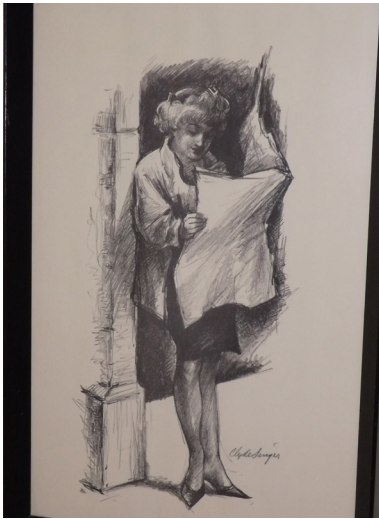

Art – Antiques – Collectibles – Furniture - Sports Memo

Absolute auction, all sells to highest bidders on location:

KIKO AUCTION GALLERY – 3201 PARKWAY ST. NW, CANTON, OH 44708

Directions: From I-77 in Canton, OH take exit #106 (13th St.), then west half a mile on 13th St. to Parkway St., then right to auction.

Watch for KIKO signs.