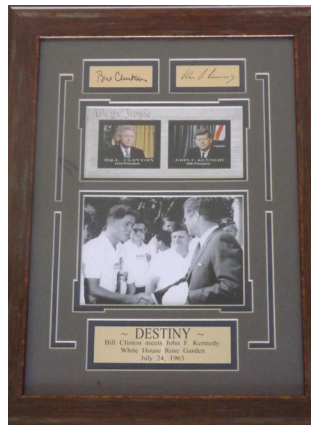

FURNITURE: Antique oak secretary, Pennsylvania House cannonball poster bed, 3-pc. single bedroom suite, modern armoire, dining room suite, Tell City maple cabinet & mirror, slant-front desk w/ matching sectional corner shelf, American Drew chest on chest, modern oak 5-drawer chest, bedroom bench, Rattan glass-top breakfast table w/ 4 chairs, tea cart, 5 pcs. of Lloyd Flanders wicker furniture, cast aluminum patio table w/ 4 chairs, other patio furniture, large wooden patio buffet on wheels, loveseat, black desk w/ chair, modern mission-style Morris chair, old & modern tables & stands, TV stands, rocker, set of 4 black painted chairs, fireplace tools, dorm-size refrigerator, etc.

ART - CLYDE SINGER: Clyde Singer (incl. "Lafayette St. in New York" 1974, lady with newspaper pencil, & girl in bikini pencil 1978), other original paintings by Tom Franta, Cantrell, Pierre Jacquot (b. 1929 French), Bernard Gantner (b. 1928 French), Bernard Buffet (b. 1928 French), D. Kautz, J. H. Worthe. PRINTS by Albert Parella, James Neumann (2 Civil War scenes), Clyde Cole, Grandma Moses.

FRAMED SPORTS - POLITICAL & CELEBRITY PHOTOS - SPORTS MEMO: All with facsimile autographs on brass plaques incl. Marilyn Monroe, Nixon & Elvis Presley, Reagan, Trump, young Bill Clinton with JFK, Tom Brady & Gronk, Urban Meyer 2015 Ohio State National Champs, 2018 Triple Crown winner Justify, Jordan Spieth. Replica 2016 Championship Cavs & Cubs rings. Thousands of sports cards incl. rookies 1950s & up.

LLADRO FIGURINES: Magic #4605 clown w/ playing card & ballerina 16" tall, Sayonara 10", My Precious Bundle 10", Fish a' Plenty 9", Oriental Spring 11.5", Oriental Girl 7", two geese, Collector Society sign.